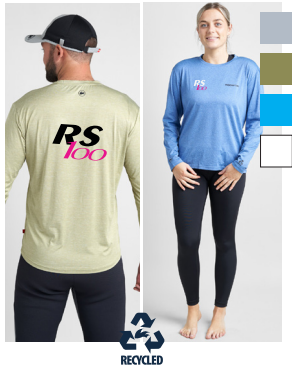

RS 100

SOFTSHELL JACKET WITHOUT HOOD

SUPERLITE HYBRID JACKET

SUPERLITE ECO VEST (GILET)

ROOSTER T-SHIRT

TECHNICAL POLO

QUICK DRY UVF 50+ TECH T-SHIRT LS

HOODED QUICK DRY UVF 50+ TECH T-SHIRT LS