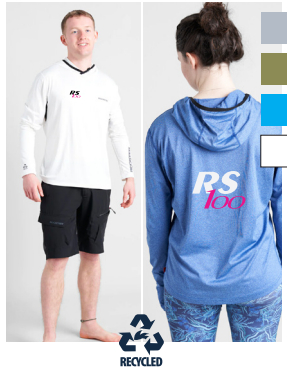

RS 100

SOFTSHELL JACKET WITHOUT HOOD

SUPERLITE HYBRID JACKET

SUPERLITE ECO VEST (GILET)

ROOSTER T-SHIRT

TECHNICAL POLO

QUICK DRY UVF 50+ TECH T-SHIRT LS

HOODED QUICK DRY UVF 50+ TECH T-SHIRT LS