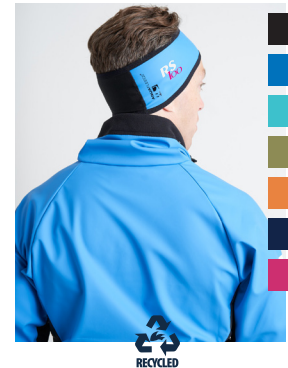

RS 100

SOFTSHELL JACKET WITHOUT HOOD

SUPERLITE HYBRID JACKET

SUPERLITE ECO VEST (GILET)

ROOSTER T-SHIRT

TECHNICAL POLO

QUICK DRY UVF 50+ TECH T-SHIRT LS

HOODED QUICK DRY UVF 50+ TECH T-SHIRT LS

NAVY HOODIE

PRO AQUAFLEECE® RIGGING COAT

AQUAFLEECE® ROBE

AQUAFLEECE® HEADBAND

AQUAFLEECE® NECK GAITER

ROOSTER CAP

CONTACT : custom@roostersailing.com