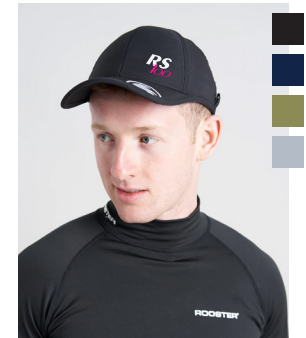

RS 100

SOFTSHELL JACKET WITHOUT HOOD

SUPERLITE HYBRID JACKET

SUPERLITE ECO VEST (GILET)

ROOSTER T-SHIRT

TECHNICAL POLO

QUICK DRY UVF 50+ TECH T-SHIRT LS

HOODED QUICK DRY UVF 50+ TECH T-SHIRT LS

NAVY HOODIE

PRO AQUAFLEECE® RIGGING COAT

AQUAFLEECE® ROBE

AQUAFLEECE® HEADBAND

AQUAFLEECE® NECK GAITER

ROOSTER CAP

CONTACT : custom@roostersailing.com